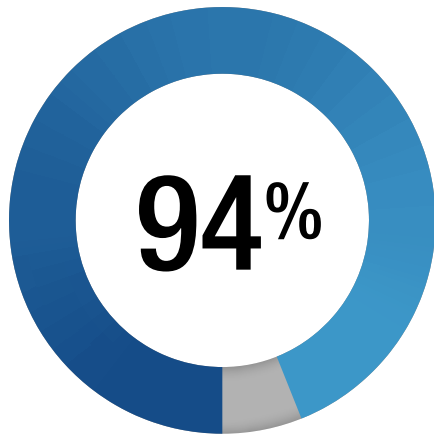

ACCESS

Advisors visited the portal upon launch

ENGAGEMENT

Blog readership across advisor community

RETENTION

Active user return on weekly basis

12:17

Avg. Session Duration