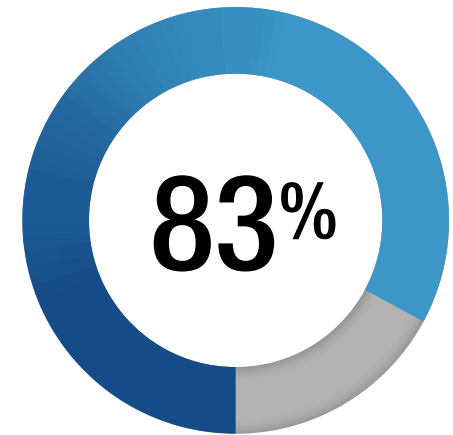

ACCESS

Advisors visited the portal upon launch

ENGAGEMENT

Blog readership across advisor community

RETENTION

Active user return on weekly basis

12:17

Avg. Session Duration