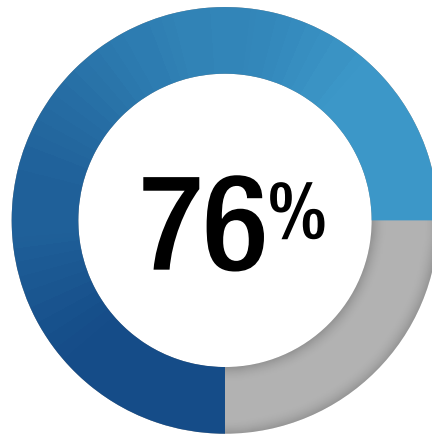

ACCESS

Advisors visited the portal upon launch

ENGAGEMENT

Blog readership across advisor community

RETENTION

Active user return on weekly basis

12:17

Avg. Session Duration